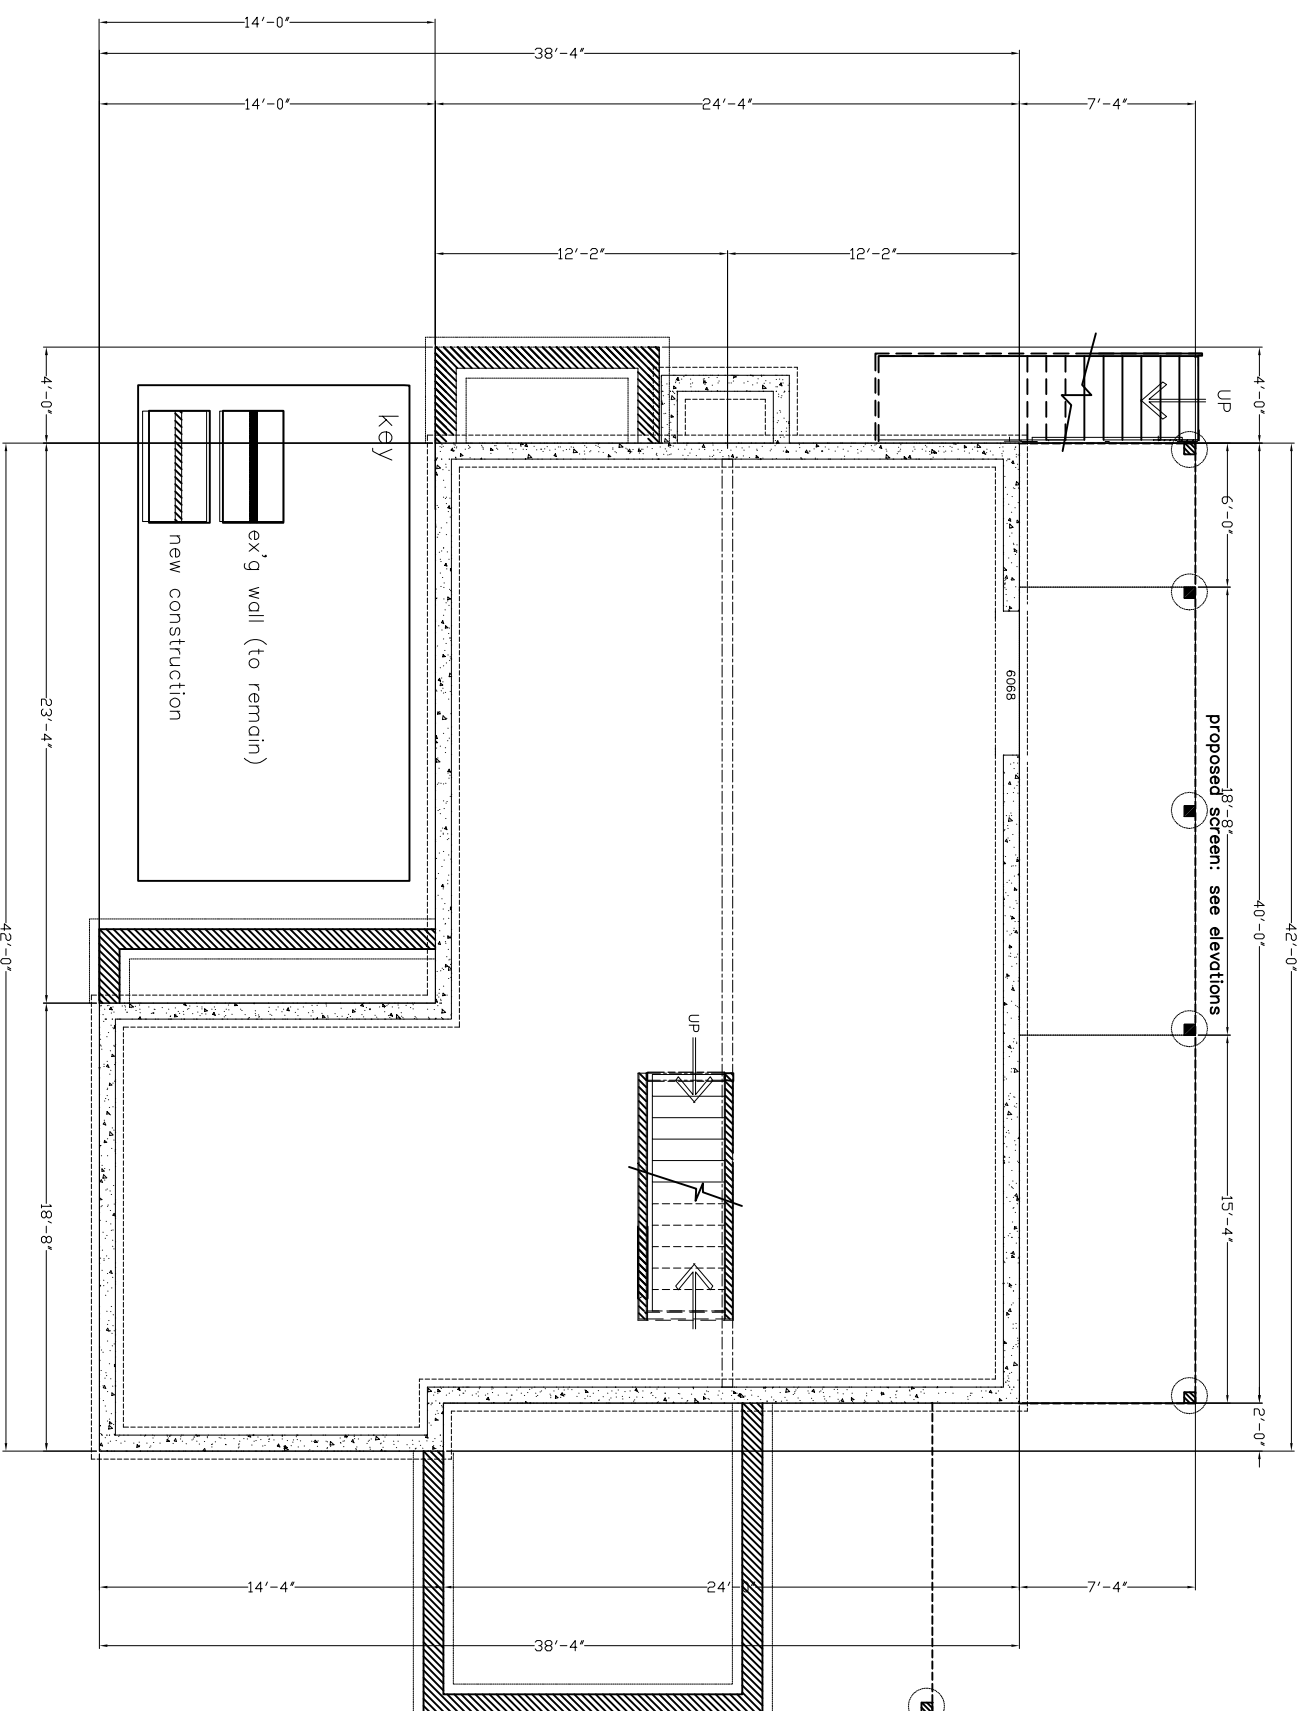

Gelbard Residence Renovation/Addition, Monterey, MA
Schematic Design / Foundation Plan 08-18-21

stephen gerard dietemann architect
0'1' 5' 10' 15' 20' 25'

RED