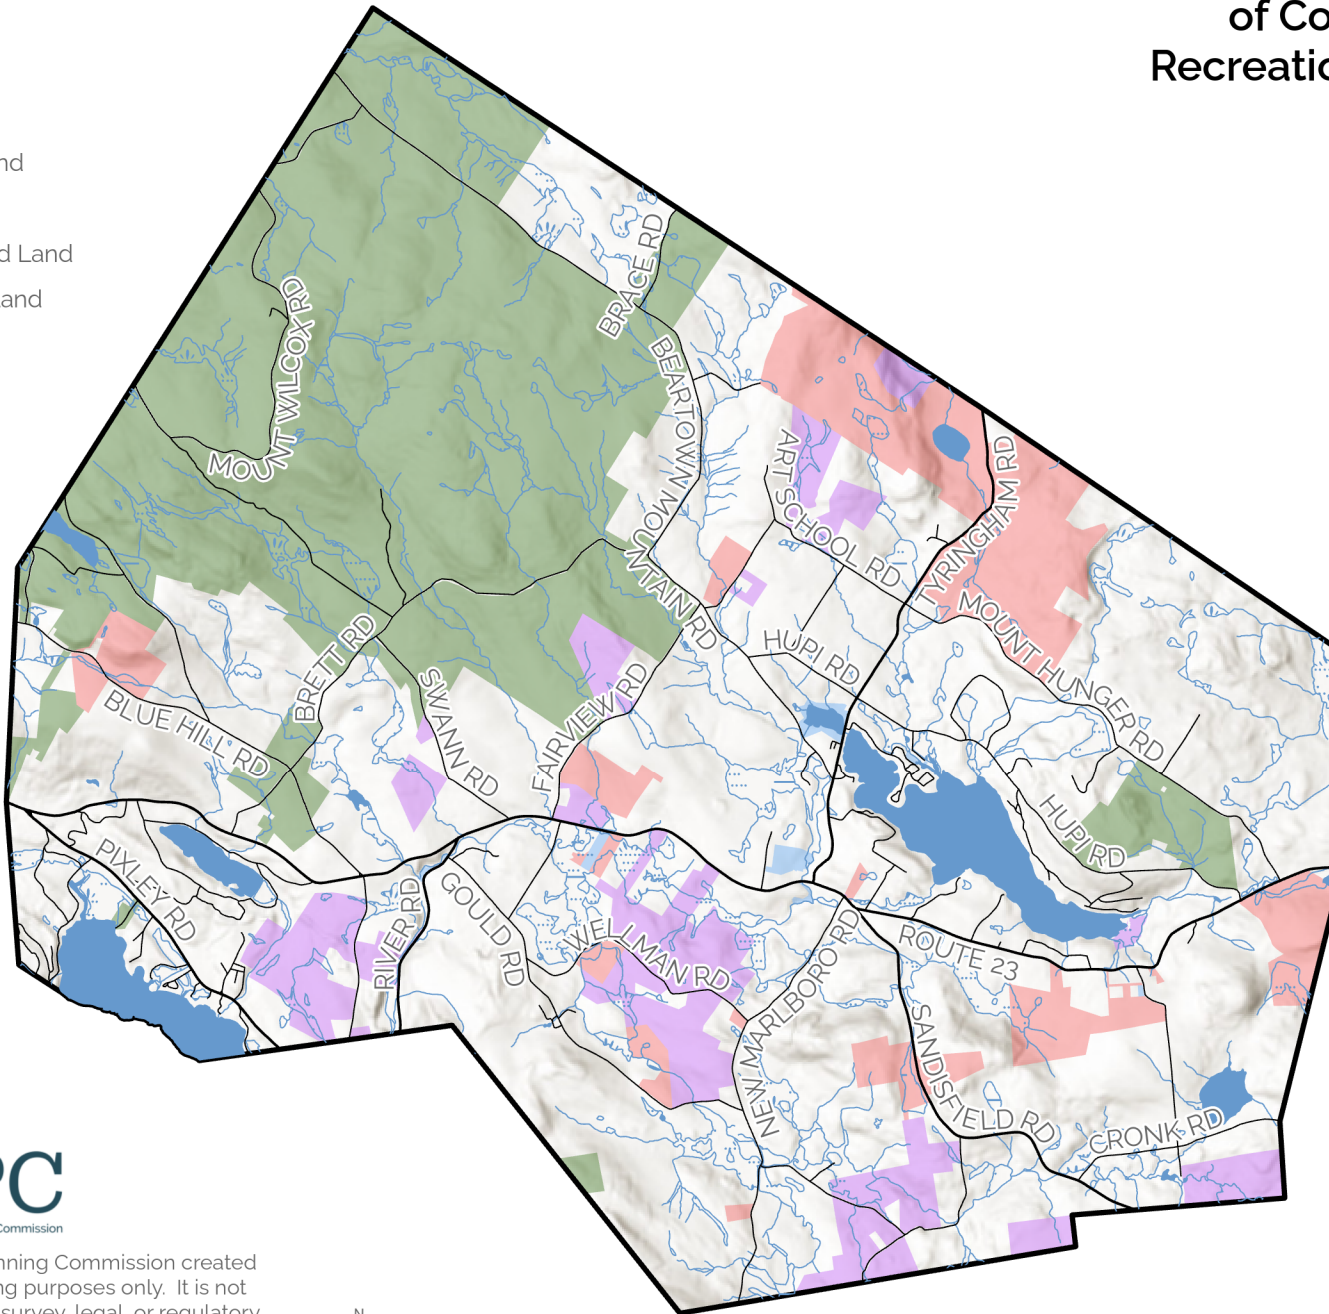

# Town of Windsor Master Plan

# Inventory of Land of Conservation and Recreation Interest Map

- State Protected Land
- Land Trust Land
- Municipal Protected Land
- Private Protected Land

The Berkshire Regional Planning Commission created this map for general planning purposes only. It is not to be used for engineering, survey, legal, or regulatory purposes. MassGIS, MassDOT, BRPC, or the municipality may have supplied portions of this data.